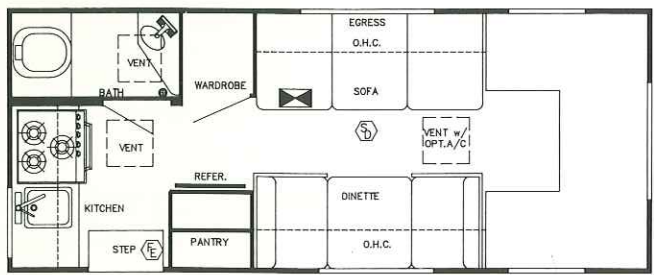

Micro-Mini Motorhome

by Gulf Stream

Model 210