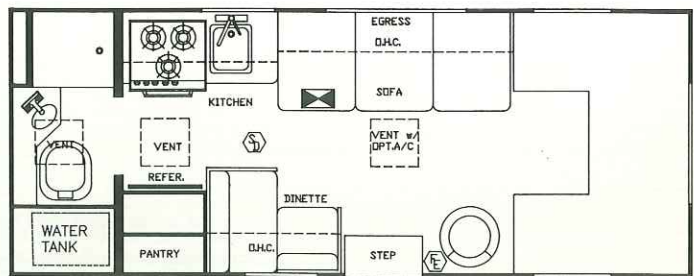

Micro-Mini Motorhome

by Gulf Stream

Model 217