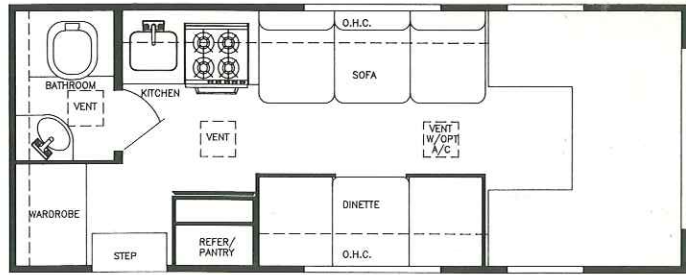

Micro-Mini Motorhome

by Gulf Stream

Model 211