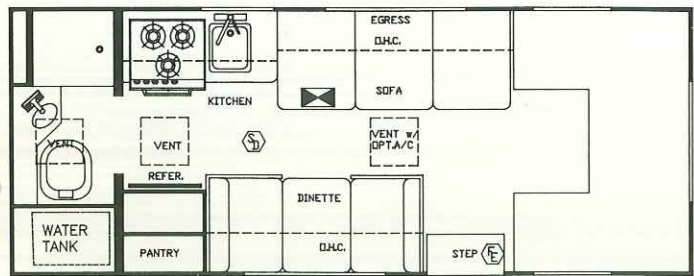

Micro-Mini Motorhome

by Gulf Stream

Model 216