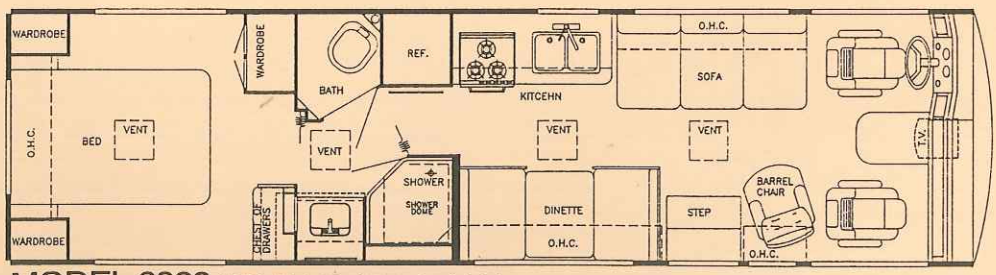

3/95

The All-New

SUN SPORT

BY GULF STREAM®

MODEL 8276 (LB or LES, Twin Bed Opt. Available)

LB = 102"-Wide
LES = 96"-Wide

MODEL 8307 (LES, Twin Bed Opt. Available)

MODEL 8314 (LB or LES, Twin Bed Opt. Available)

MODEL 8323 (LES, Twin Bed Opt. Available)

MODEL 8330 (LB, Twin Bed Opt. Available)

SUNSPORT

BY GULF STREAM®

Standard Specifications

Interior and Decor

- Self-Edged & Radius-Cornered Countertops
- Custom Padded Dash w/Illuminated Gauges
- Windshield Privacy Drape
- Deluxe Carpet w/Pad
- Deluxe Furniture
- 3-Way Driver Seat
- Coordinated Bedspread & Shams
- Decorator Mirror
- Generous Overhead Storage

Bath and Water

- Dual Holding Tanks - Approx. 30 Gal. Each
- Approx. 44 Gal. Each (LB models)
- Fresh Water Tank - Approx. 35 Gal.
- Approx. 48 Gal. (LB models)
- Demand Water System
- City Water Hook-Up
- Double Stainless Steel Sink
- Tub/Shower Combination (Most Models)
- Marine Toilet
- Gravity Drains on Fresh Water Lines
- Skydome in Shower/Bath (Most Models)

Chassis

- GM - 454 CID V-8 Engine w/Electronically Shifted 4-Speed Automatic Transmission
- **Model 8276:**
LES - 158" Wheel Base, 12,300 GVWR
- **Model 8307:**
LES - 178" Wheel Base, 12,700 GVWR
- **Model 8314:**
LES - 190" Wheel Base, 14,800 GVWR
- **Model 8323:**
LES - 208" Wheel Base, 14,800 GVWR
- FORD - Super-Duty w/460 V-8 & 4-Speed Automatic Transmission
- **Model 8276:**
LB - 158" Wheel Base, 15,200 GVWR
- **Model 8314:**
LES - 190" Wheel Base, 15,200 GVWR
LB - 190" Wheel Base, 17,000 GVWR
- **Model 8323:**
LES - 208" Wheel Base, 15,200 GVWR
- **Model 8330:**
LB - 208" Wheel Base, 17,000 GVWR
- Electronic Ignition
- Gasoline Tank - Approx. 60 - 85 Gal.
- Power Steering & Brakes
- High Capacity Automotive Heater
- Tilt Steering Wheel
- Wheel Base: See Floorplans
- Exterior Length (Approx.):
Model 8276 - 27'
Model 8307 - 30'
Model 8314 - 31'
Model 8323 - 32'
Model 8330 - 33'
- Interior Height: Approx. 6' - 6"
- Exterior Height: Approx. 11' - 0" (w/ A/C)
Approx. 11' - 7" (LB Models)