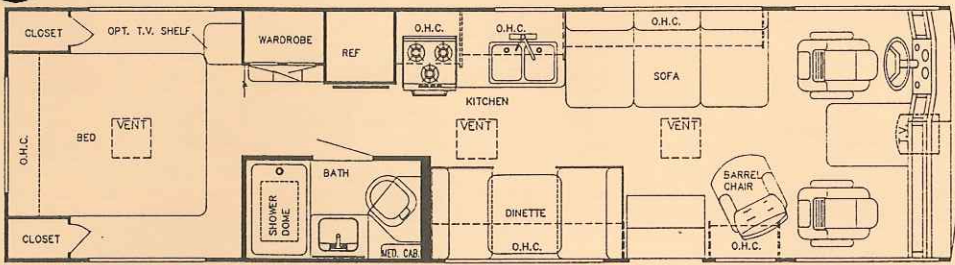

3/95

The All-New

SUN SPORT

BY GULF STREAM®

MODEL 8276 (LB or LES, Twin Bed Opt. Available)

LB = 102"-Wide
LES = 96"-Wide

MODEL 8307 (LES, Twin Bed Opt. Available)

MODEL 8314 (LB or LES, Twin Bed Opt. Available)

MODEL 8323 (LES, Twin Bed Opt. Available)

MODEL 8330 (LB, Twin Bed Opt. Available)

SUNSPORT

BY GULF STREAM®

Standard Specifications

Interior and Decor

- Self-Edged & Radius-Cornered Countertops
- Custom Padded Dash w/Illuminated Gauges
- Windshield Privacy Drape
- Deluxe Carpet w/Pad
- Deluxe Furniture
- 3-Way Driver Seat
- Coordinated Bedspread & Shams
- Decorator Mirror
- Generous Overhead Storage

Bath and Water

- Dual Holding Tanks - Approx. 30 Gal. Each
- Approx. 44 Gal. Each (LB models)
- Fresh Water Tank - Approx. 35 Gal.
- Approx. 48 Gal. (LB models)
- Demand Water System
- City Water Hook-Up
- Double Stainless Steel Sink
- Tub/Shower Combination (Most Models)
- Marine Toilet
- Gravity Drains on Fresh Water Lines
- Skydome in Shower/Bath (Most Models)