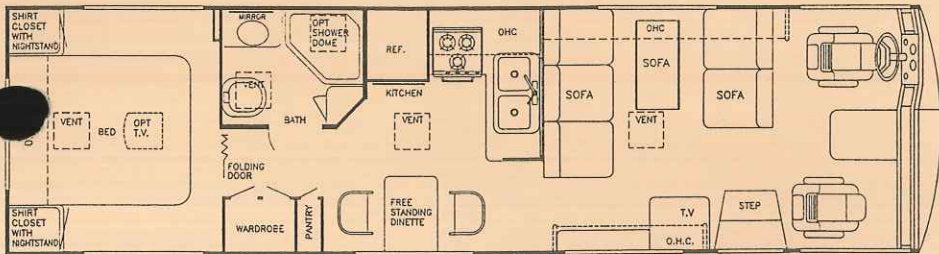

3/95

The All-New

SUN SPORT

BY GULF STREAM®

MODEL 8276 (LB or LES, Twin Bed Opt. Available)

LB = 102"-Wide
LES = 96"-Wide

MODEL 8307 (LES, Twin Bed Opt. Available)

MODEL 8314 (LB or LES, Twin Bed Opt. Available)

MODEL 8323 (LES, Twin Bed Opt. Available)

MODEL 8330 (LB, Twin Bed Opt. Available)

SUNSPORT

BY GULF STREAM®

Standard Specifications

Interior and Decor

- Self-Edged & Radius-Cornered Countertops
- Custom Padded Dash w/Illuminated Gauges
- Windshield Privacy Drape
- Deluxe Carpet w/Pad
- Deluxe Furniture
- 3-Way Driver Seat
- Coordinated Bedspread & Shams
- Decorator Mirror
- Generous Overhead Storage

Bath and Water

- Dual Holding Tanks - Approx. 30 Gal. Each
- Approx. 44 Gal. Each (LB models)
- Fresh Water Tank - Approx. 35 Gal.
- Approx. 48 Gal. (LB models)
- Demand Water System
- City Water Hook-Up
- Double Stainless Steel Sink
- Tub/Shower Combination (Most Models)
- Marine Toilet
- Gravity Drains on Fresh Water Lines
- Skydome in Shower/Bath (Most Models)

Chassis

- GM - 454 CID V-8 Engine w/Electronically Shifted 4-Speed Automatic Transmission
- **Model 8276:**
LES - 158" Wheel Base, 12,300 GVWR
- **Model 8307:**
LES - 178" Wheel Base, 12,700 GVWR
- **Model 8314:**
LES - 190" Wheel Base, 14,800 GVWR
- **Model 8323:**
LES - 208" Wheel Base, 14,800 GVWR
- FORD - Super-Duty w/460 V-8 & 4-Speed Automatic Transmission
- **Model 8276:**
LB - 158" Wheel Base, 15,200 GVWR
- **Model 8314:**
LES - 190" Wheel Base, 15,200 GVWR
LB - 190" Wheel Base, 17,000 GVWR
- **Model 8323:**
LES - 208" Wheel Base, 15,200 GVWR
- **Model 8330:**
LB - 208" Wheel Base, 17,000 GVWR
- Electronic Ignition
- Gasoline Tank - Approx. 60 - 85 Gal.
- Power Steering & Brakes
- High Capacity Automotive Heater
- Tilt Steering Wheel
- Wheel Base: See Floorplans
- Exterior Length (Approx.):
Model 8276 - 27'
Model 8307 - 30'
Model 8314 - 31'
Model 8323 - 32'
Model 8330 - 33'
- Interior Height: Approx. 6' - 6"
- Exterior Height: Approx. 11' - 0" (w/ A/C)
Approx. 11' - 7" (LB Models)