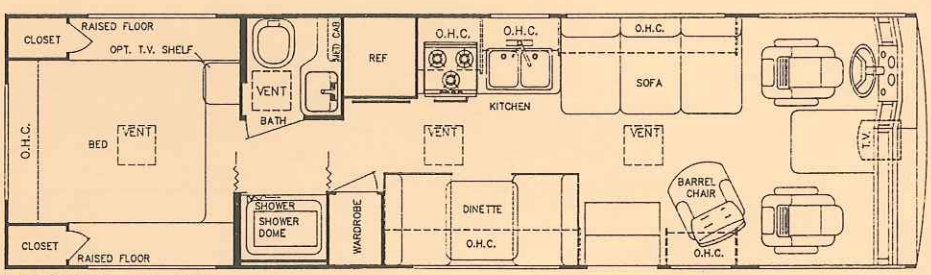

3/95

The All-New

SUN SPORT

BY GULF STREAM®

MODEL 8276 (LB or LES, Twin Bed Opt. Available)

LB = 102"-Wide
LES = 96"-Wide

MODEL 8307 (LES, Twin Bed Opt. Available)

MODEL 8314 (LB or LES, Twin Bed Opt. Available)

MODEL 8323 (LES, Twin Bed Opt. Available)

MODEL 8330 (LB, Twin Bed Opt. Available)

SUNSPORT

BY GULF STREAM®

Standard Specifications

Interior and Decor

- Self-Edged & Radius-Cornered Countertops
- Custom Padded Dash w/Illuminated Gauges
- Windshield Privacy Drape
- Deluxe Carpet w/Pad
- Deluxe Furniture
- 3-Way Driver Seat
- Coordinated Bedspread & Shams
- Decorator Mirror
- Generous Overhead Storage

Bath and Water

- Dual Holding Tanks - Approx. 30 Gal. Each
- Approx. 44 Gal. Each (LB models)
- Fresh Water Tank - Approx. 35 Gal.
- Approx. 48 Gal. (LB models)
- Demand Water System
- City Water Hook-Up
- Double Stainless Steel Sink
- Tub/Shower Combination (Most Models)
- Marine Toilet
- Gravity Drains on Fresh Water Lines
- Skydome in Shower/Bath (Most Models)

Chassis

- GM - 454 CID V-8 Engine w/Electronically Shifted 4-Speed Automatic Transmission
- **Model 8276:**
LES - 158" Wheel Base, 12,300 GVWR
- **Model 8307:**
LES - 178" Wheel Base, 12,700 GVWR
- **Model 8314:**
LES - 190" Wheel Base, 14,800 GVWR
- **Model 8323:**
LES - 208" Wheel Base, 14,800 GVWR
- FORD - Super-Duty w/460 V-8 & 4-Speed Automatic Transmission
- **Model 8276:**
LB - 158" Wheel Base, 15,200 GVWR
- **Model 8314:**
LES - 190" Wheel Base, 15,200 GVWR
LB - 190" Wheel Base, 17,000 GVWR
- **Model 8323:**
LES - 208" Wheel Base, 15,200 GVWR
- **Model 8330:**
LB - 208" Wheel Base, 17,000 GVWR
- Electronic Ignition
- Gasoline Tank - Approx. 60 - 85 Gal.
- Power Steering & Brakes
- High Capacity Automotive Heater
- Tilt Steering Wheel
- Wheel Base: See Floorplans
- Exterior Length (Approx.):
Model 8276 - 27'
Model 8307 - 30'
Model 8314 - 31'
Model 8323 - 32'
Model 8330 - 33'
- Interior Height: Approx. 6' - 6"
- Exterior Height: Approx. 11' - 0" (w/ A/C)
Approx. 11' - 7" (LB Models)