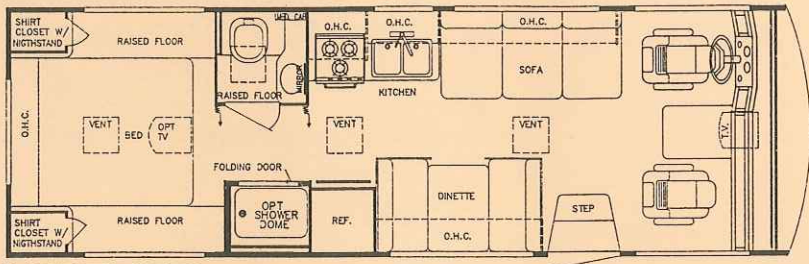

3/95

The All-New

SUN SPORT

BY GULF STREAM®

MODEL 8276 (LB or LES, Twin Bed Opt. Available)

LB = 102"-Wide
LES = 96"-Wide

MODEL 8307 (LES, Twin Bed Opt. Available)

MODEL 8314 (LB or LES, Twin Bed Opt. Available)

MODEL 8323 (LES, Twin Bed Opt. Available)

MODEL 8330 (LB, Twin Bed Opt. Available)

SUNSPORT

BY GULF STREAM®

Standard Specifications

Interior and Decor

- Self-Edged & Radius-Cornered Countertops
- Custom Padded Dash w/Illuminated Gauges
- Windshield Privacy Drape
- Deluxe Carpet w/Pad
- Deluxe Furniture
- 3-Way Driver Seat
- Coordinated Bedspread & Shams
- Decorator Mirror
- Generous Overhead Storage

Bath and Water

- Dual Holding Tanks - Approx. 30 Gal. Each
- Approx. 44 Gal. Each (LB models)
- Fresh Water Tank - Approx. 35 Gal.
- Approx. 48 Gal. (LB models)
- Demand Water System
- City Water Hook-Up
- Double Stainless Steel Sink
- Tub/Shower Combination (Most Models)
- Marine Toilet
- Gravity Drains on Fresh Water Lines
- Skydome in Shower/Bath (Most Models)

Chassis

- GM - 454 CID V-8 Engine w/Electronically Shifted 4-Speed Automatic Transmission
- **Model 8276:**
LES - 158" Wheel Base, 12,300 GVWR
- **Model 8307:**
LES - 178" Wheel Base, 12,700 GVWR
- **Model 8314:**
LES - 190" Wheel Base, 14,800 GVWR
- **Model 8323:**
LES - 208" Wheel Base, 14,800 GVWR
- FORD - Super-Duty w/460 V-8 & 4-Speed Automatic Transmission
- **Model 8276:**
LB - 158" Wheel Base, 15,200 GVWR
- **Model 8314:**
LES - 190" Wheel Base, 15,200 GVWR
LB - 190" Wheel Base, 17,000 GVWR
- **Model 8323:**
LES - 208" Wheel Base, 15,200 GVWR
- **Model 8330:**
LB - 208" Wheel Base, 17,000 GVWR
- Electronic Ignition
- Gasoline Tank - Approx. 60 - 85 Gal.
- Power Steering & Brakes
- High Capacity Automotive Heater
- Tilt Steering Wheel
- Wheel Base: See Floorplans
- Exterior Length (Approx.):
Model 8276 - 27'
Model 8307 - 30'
Model 8314 - 31'
Model 8323 - 32'
Model 8330 - 33'
- Interior Height: Approx. 6' - 6"
- Exterior Height: Approx. 11' - 0" (w/ A/C)
Approx. 11' - 7" (LB Models)