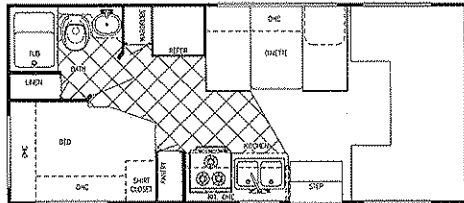

2001 CAVALIER

Rental Class C Motorhomes

Model W6210C (Sofa Opt)

Chassis	Chevy	Length	22'-4"	Black	30 gal	LP Gas Tank	48 lbs.
Fuel	35 gal	Height	11'-1"	Grey	30 gal	Furnace	25,000 BTUs
GVWR	12,300	Width	101"	Fresh	32 gal	Water Heater	6 gal

Model W6211C (Sofa Opt)

Chassis	Chevy	Length	22'-4"	Black	30 gal	LP Gas Tank	48 lbs.
Fuel	35 gal	Height	11'-1"	Grey	30 gal	Furnace	25,000 BTUs
GVWR	12,300	Width	101"	Fresh	32 gal	Water Heater	6 gal

Model W6253C (Sofa Opt)