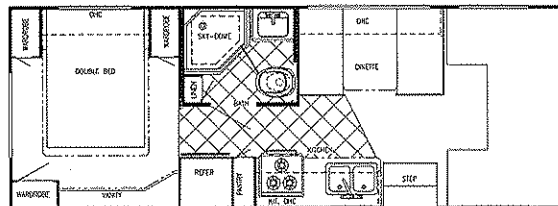

2001 CAVALIER

Rental Class C Motorhomes

Model W6210C (Sofa Opt)

Chassis	Chevy	Length	22'-4"	Black	30 gal	LP Gas Tank	48 lbs.
Fuel	35 gal	Height	11'-1"	Grey	30 gal	Furnace	25,000 BTUs
GVWR	12,300	Width	101"	Fresh	32 gal	Water Heater	6 gal

Model W6211C (Sofa Opt)

Chassis	Chevy	Length	22'-4"	Black	30 gal	LP Gas Tank	48 lbs.
Fuel	35 gal	Height	11'-1"	Grey	30 gal	Furnace	25,000 BTUs
GVWR	12,300	Width	101"	Fresh	32 gal	Water Heater	6 gal

Model W6253C (Sofa Opt)