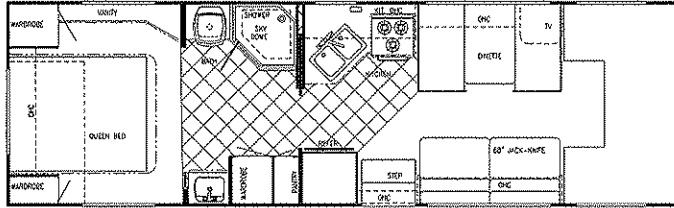

Model W6301C (Sofa or Barrel Chairs Opt, Twin Beds or Bunks Opt.)

Chassis	Ford V-10	Length	29'-3"	Black	36 gal	LP Gas Tank	48 lbs.
Fuel	55 gal	Height	11'-1"	Grey	36 gal	Furnace	25,000 BTUs
GVWR	14,050	Width	101"	Fresh	34 gal	Water Heater	6 gal

STANDARD SPECIFICATIONS

Interior & Decor

- 6'-8" Interior Height
- Stile Constructed Cabinetry
- Privacy Curtain Cab
- Deluxe Carpet w/Pad Throughout
- Generous Overhead Storage
- 2-Way Driver & Passenger Seat
- Coordinated Bedspreads & Shams (Opt. all models)
- Decorator Curtains & Shades w/Valances
- Queen Size Bed, Cab-Over
- Power Vent in Commode

Electrical Systems

- Easy Store 30' Elect. Power Cord
- Overhead Reading Lights
- 110-Volt Receptacles
- Ground Fault Circuit Interrupter
- Outside Receptacle
- TV Antenna w/Amp & Boost
- Auxiliary Battery
- Electronic Converter w/Charger (45 Amp)
- Generator Prep

Bath & Water

- Demand Water System
- City Water Hook-Up

- Tub/Shower Combo
- Lavatory w/Base Cabinet Storage
- Water Bypass Valve

Exterior & Construction

- Smooth Fiberglass Exterior
- Rear Ladder (Opt.)
- Chrome Bumper Cover
- Deluxe Awning (Opt.)
- Welded Aluminum Cage Const.
- 4-Ply Lam. Walls, Roof & Floor
- Laminated Rubber Roof w/Heliarc-Welded Aluminum Rafters
- Tubular Steel Floor
- Laminated Floor w/ Metal Underbelly
- Foamed, Sealed & Undercoated
- Generous Above-Floor Ext. Storage
- Generous Ext. Basement Storage
- Distinctive Exterior Graphics
- Expansive Radius Slider Windows
- Hose Storage Bumper
- Self Storing Entry Step
- Front Cab-Over Window (Opt.)
- Outside Grab Handle
- Porch Light
- Dead Bolt on Entry door
- Spare Tire and Carrier
- Mag-Look Wheel Covers

Appliances

- 3-Burner Range Top
- Power Range Hood
- Large 2-Way Refrigerator (Opt.)
- Microwave (Opt.)
- 13,500 BTU Roof Air
- LP Leak Detector
- Carbon Monoxide Detector
- Monitor Panel

Popular Options

- Ford Chassis (std. on 6281, 6301)
- LP Gas Oven
- Battery Disconnect
- Tub Surround
- Emergency Start Switch
- Aluminum Running Boards

Chevy Chassis

- 4 Speed Automatic Overdrive Transmission
- Tilt Wheel Steering
- AM/FM Cassette w/4 Speakers
- Power Brakes & Steering
- Radial Tires
- Cruise Control

* All weights and measures are approximate and subject to change without notice. For further information, contact your local dealer or Gulf Stream. Gulf Stream Coach, Inc. reserves the right to make changes in prices, colors, materials, components and specifications and to discontinue models at any time without notice or obligation. Gulf Stream Coach, Inc. assumes no responsibility for any error in type or print reproduction of specifications or floorplans in this brochure.

SP-11/00-5M