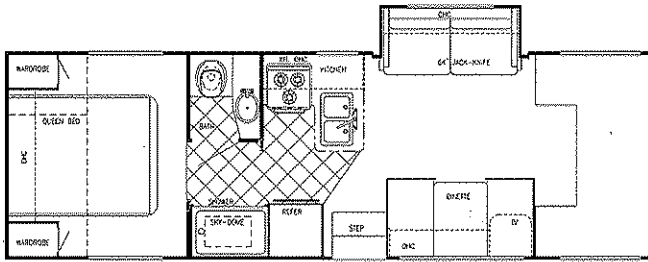

Model W6281C (Sofa or Barrel Chairs Opt, Twin Beds or Bunks Opt.)

Chassis	Ford V-10	Length	29'-3"	Black	36 gal	LP Gas Tank	48 lbs.
Fuel	55 gal	Height	11'-1"	Grey	36 gal	Furnace	25,000 BTUs
GVWR	14,050	Width	101"	Fresh	34 gal	Water Heater	6 gal