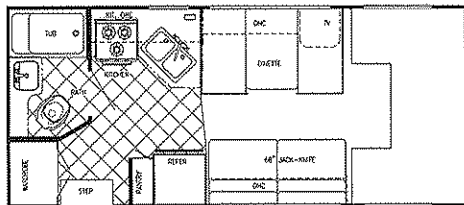

2001 CAVALIER

Rental Class C Motorhomes

Model W6210C (Sofa Opt)

Chassis	Chevy	Length	22'-4"	Black	30 gal	LP Gas Tank	48 lbs.
Fuel	35 gal	Height	11'-1"	Grey	30 gal	Furnace	25,000 BTUs
GVWR	12,300	Width	101"	Fresh	32 gal	Water Heater	6 gal

Model W6211C (Sofa Opt)

Chassis	Chevy	Length	22'-4"	Black	30 gal	LP Gas Tank	48 lbs.
Fuel	35 gal	Height	11'-1"	Grey	30 gal	Furnace	25,000 BTUs
GVWR	12,300	Width	101"	Fresh	32 gal	Water Heater	6 gal

Model W6253C (Sofa Opt)