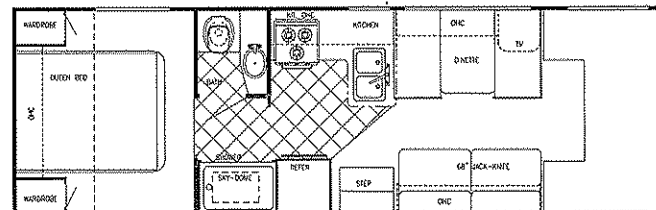

Model W6280C (Sofa Opt, Barrel Chairs Opt, Twin Beds or Bunks Opt.)

Chassis	Chevy	Length	29'-3"	Black	36 gal	LP Gas Tank	48 lbs.
Fuel	60 gal	Height	11'-1"	Grey	36 gal	Furnace	25,000 BTUs
GVWR	12,300	Width	101"	Fresh	34 gal	Water Heater	6 gal