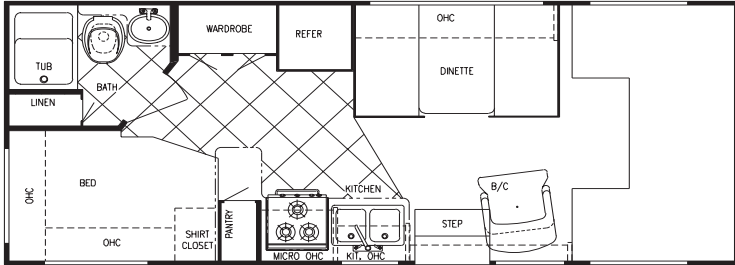

Comfortable Travel with Friends and Family

www.GulfStreamRV.com

Model 6245-I

Optional: 6.0 litre V-8 Chevy Chassis(12,300 GVWR)

Specifications

Chassis	Ford V-10
Engine	6.8 Litre
GVWR	11,500
Length	24'5"
Interior Height	80"
Interior Width	97"
Basement Storage	29.6 cu. ft.

Capacities

Fuel	55 Gal
Black	36 Gal.
Grey	36 Gal.
Fresh	40 Gal
LP Gas Tank	48 Lbs.
Furnace	25,000 btu
Water Heater	6 Gal.

Interior & Decor

- Deluxe Carpet W/Padding Throughout
- Hardwood Cabinet Doors
- 2-way Driver & Passenger Seats
- Valences, Lambrequins & Shades on Windows
- Power Vent in Commode
- Queen Size bed
- 6'8" interior height
- Generous Overhead Storage
- Privacy Curtain in Cab

Model 6295-I

Specifications

Chassis	Ford V-10
Engine	6.8 Litre
GVWR	14,050
Length	29'9"
Interior Height	80"
Interior Width	97"
Basement Storage	16.8 cu. ft.

Capacities

Fuel	55 Gal.
Black	36 Gal.
Grey	36 Gal.
Fresh	34 Gal.
LP Gas Tank	48 Lbs.
Furnace	30,000 btu
Water Heater	6 Gal.

Model 6317-I

Specifications

Chassis	Ford V-10
Engine	6.8 Litre
GVWR	14,050
Length	31'5"
Interior Height	80"
Interior Width	97"
Basement Storage	43.3 cu. ft.

Capacities

Fuel	55 Gal.
Black	36 Gal.
Grey	36 Gal.
Fresh	40 Gal.
LP Gas Tank	48 Lbs.
Furnace	30,000 btu
Water Heater	6 Gal.