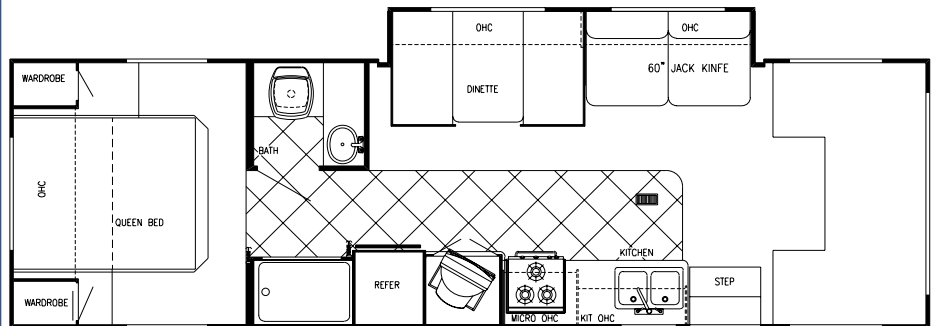

Capacities

Fuel	55 Gal
Black	36 Gal.
Grey	36 Gal.
Fresh	40 Gal
LP Gas Tank	48 Lbs.
Furnace	25,000 btu
Water Heater	6 Gal.

Interior & Decor

- Deluxe Carpet W/Padding Throughout
- Hardwood Cabinet Doors
- 2-way Driver & Passenger Seats
- Valences, Lambrequins & Shades on Windows
- Power Vent in Commode
- Queen Size bed
- 6'8" interior height
- Generous Overhead Storage
- Privacy Curtain in Cab

Model 6295-I

Specifications

Chassis	Ford V-10
Engine	6.8 Litre
GVWR	14,050
Length	29'9"
Interior Height	80"
Interior Width	97"
Basement Storage	16.8 cu. ft.

Capacities

Fuel	55 Gal.
Black	36 Gal.
Grey	36 Gal.
Fresh	34 Gal.
LP Gas Tank	48 Lbs.
Furnace	30,000 btu
Water Heater	6 Gal.

Model 6317-I

Specifications

Chassis	Ford V-10
Engine	6.8 Litre
GVWR	14,050
Length	31'5"
Interior Height	80"
Interior Width	97"
Basement Storage	43.3 cu. ft.

Capacities

Fuel	55 Gal.
Black	36 Gal.
Grey	36 Gal.
Fresh	40 Gal.
LP Gas Tank	48 Lbs.
Furnace	30,000 btu
Water Heater	6 Gal.