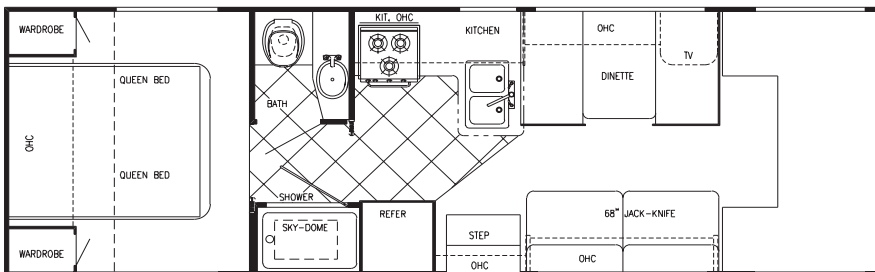

Comfortable Travel with Friends and Family

www.GulfStreamRV.com

Model 6245-I

Optional: 6.0 litre V-8 Chevy Chassis(12,300 GVWR)

Specifications

Chassis	Ford V-10
Engine	6.8 Litre
GVWR	11,500
Length	24'5"
Interior Height	80"
Interior Width	97"
Basement Storage	29.6 cu. ft.

Independence S

Model 6280-I

Optional: 6.0 litre V-8 Chevy Chassis(12,300 GVWR)

Specifications

Chassis	Ford V-10
Engine	6.8 Litre
GVWR	14,050
Length	29'3"
Interior Height	80"
Interior Width	97"
Basement Storage	63.6 cu. ft.

Capacities

Fuel	55 Gal
Black	36 Gal.
Grey	36 Gal.
Fresh	40 Gal
LP Gas Tank	48 Lbs.
Furnace	25,000 btu
Water Heater	6 Gal.

Interior & Decor

- Deluxe Carpet W/Padding Throughout
- Hardwood Cabinet Doors
- 2-way Driver & Passenger Seats
- Valences, Lambrequins & Shades on Windows
- Power Vent in Commode
- Queen Size bed
- 6'8" interior height
- Generous Overhead Storage
- Privacy Curtain in Cab

Model 6295-I

Specifications

Chassis	Ford V-10
Engine	6.8 Litre
GVWR	14,050
Length	29'9"
Interior Height	80"
Interior Width	97"
Basement Storage	16.8 cu. ft.

Capacities

Fuel	55 Gal.
Black	36 Gal.
Grey	36 Gal.
Fresh	34 Gal.
LP Gas Tank	48 Lbs.
Furnace	30,000 btu
Water Heater	6 Gal.