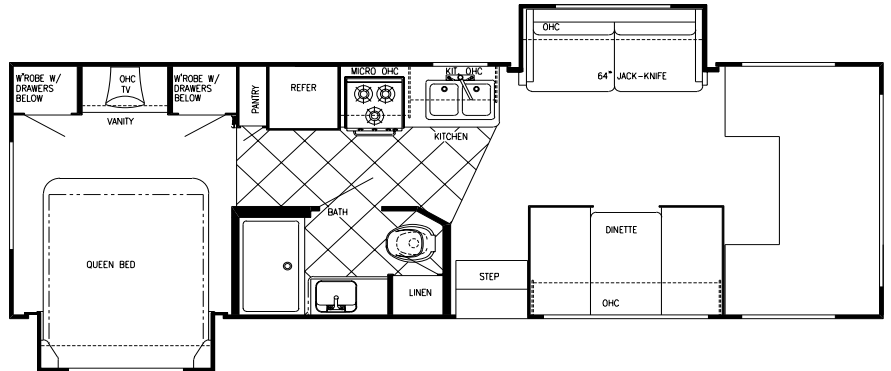

Capacities

Fuel	55 Gal
Black	36 Gal.
Grey	36 Gal.
Fresh	40 Gal
LP Gas Tank	48 Lbs.
Furnace	25,000 btu
Water Heater	6 Gal.

Interior & Decor

- Deluxe Carpet W/Padding Throughout
- Hardwood Cabinet Doors
- 2-way Driver & Passenger Seats
- Valences, Lambrequins & Shades on Windows
- Power Vent in Commode
- Queen Size bed
- 6'8" interior height
- Generous Overhead Storage
- Privacy Curtain in Cab

Model 6295-I

Specifications

Chassis	Ford V-10
Engine	6.8 Litre
GVWR	14,050
Length	29'9"
Interior Height	80"
Interior Width	97"
Basement Storage	16.8 cu. ft.

Capacities

Fuel	55 Gal.
Black	36 Gal.
Grey	36 Gal.
Fresh	34 Gal.
LP Gas Tank	48 Lbs.
Furnace	30,000 btu
Water Heater	6 Gal.

Model 6317-I

Specifications

Chassis	Ford V-10
Engine	6.8 Litre
GVWR	14,050
Length	31'5"
Interior Height	80"
Interior Width	97"
Basement Storage	43.3 cu. ft.

Capacities

Fuel	55 Gal.
Black	36 Gal.
Grey	36 Gal.
Fresh	40 Gal.
LP Gas Tank	48 Lbs.
Furnace	30,000 btu
Water Heater	6 Gal.